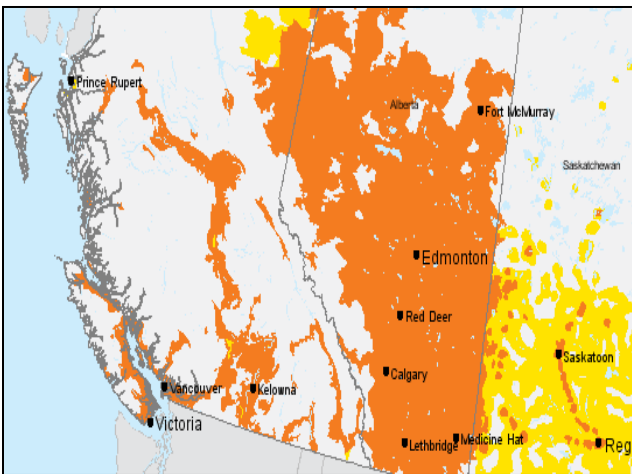

Turbo Stick Business Pricing

Wireless internet access wherever your business takes you

High Speed Turbo Stick for Mobile Usage

Brand new HSPA network launch November 4, 2009! Download speeds up to 21 Mbps!! Ask which Turbo sticks are compatible!

Turbo Stick start at $0 on a 24 month term - FREE!

Plan details: Flex Plan – Pay for what you use!

- ☐ $35 for up to 500 MB
- ☐ $40 for 500 MB to 1 GB
- ☐ $55 for 1GB to 2 GB
- ☐ $70 for 2 GB to 3 GB
- ☐ $90 for 3 GB to 5 GB
- ☐ Additional data usage after 5 GB: $0.03/MB

No System Access Fee! Activation fee waived! $35 Value!

HSPA and EV-DO Turbo Stick Coverage May Vary. Please visit <http://www.bell.ca/support/PrsCSrvWls_Cvg_Travel.page> for an in depth look at which devices will work in which places.